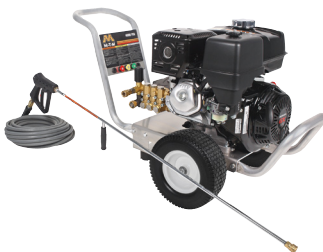

Job Pro® 4000

- 3.5 GPM, 4000 PSI, 389cc Honda OHV motor
- 14,000 cleaning units
- Direct Drive
- Contractor duty (20-30 hours per week)

Sales No. 6511-57224