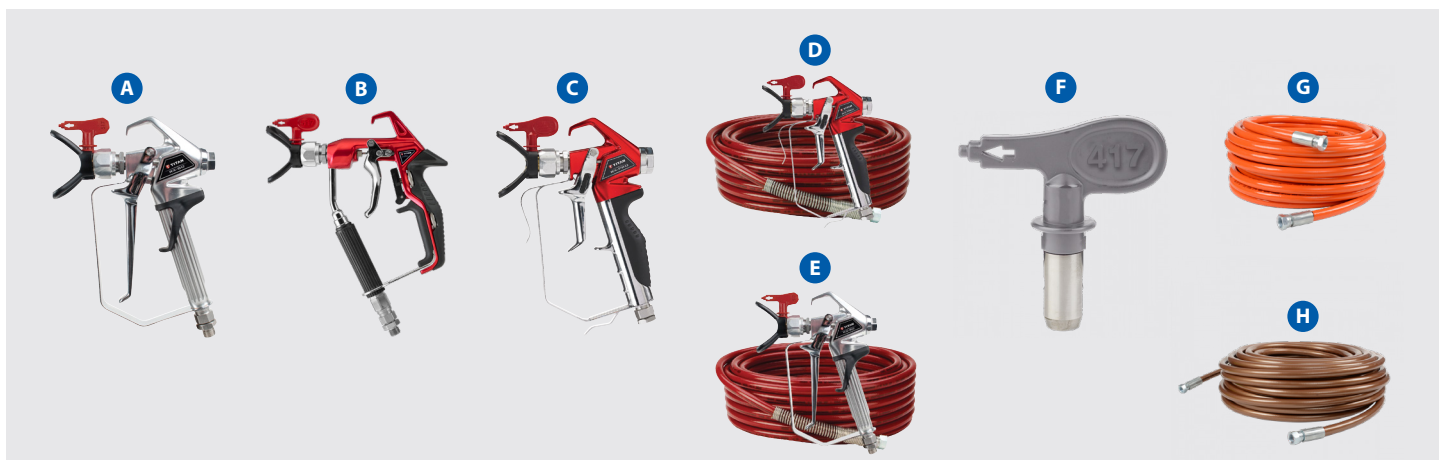

Titan Accessories / Accesorios de Titan

(A)

RX-80 Airless Gun

Pistola sin aire RX-80

- Comfort grip — ergonomic design brings needed comfort
- One-touch trigger lock

Sales No. 6509-68076

(D)

RX-PRO™ Gun, Hose and Tip Kit

Kit de pistola, manguera y boquilla RX-PRO™

- Ergonomically designed, customizable grip with a contoured palm support that enhances comfort and decreases fatigue
- A trigger pull that is 30% lighter than the nearest competitor

Sales No. 1007-22958

(F)

Titan Premium TR¹ Reversible High Pressure Spray Tip

Boquilla de rociador reversible de alta presión Titan Premium TR¹

- Maximum working pressure: 7700 PSI (53.1 MPa)
- The best overall performing tip in the industry
- An orifice that outlasts competitive tips, delivering consistent film thickness and less wasted paint

Ask store associate for size availability.

(B)

RX-Apex Airless Gun

Pistola sin aire RX-Apex

- All-Day Trigger® — 28% lighter trigger pull force and 74% less hold force
- FingerPrint+ Grip™ — Fully adjustable grip delivers maximum customization
- Infinity Packing® — 2x the gun life by reversing the seat and changing the ball
- Free-Flow Swivel — Only direct feed airless gun with built-in swivel

Item	Part No.
RX-Apex Gun Non-filtered w/ TR¹ Tip	538070
RX-Apex Gun Filtered w/ TR¹ Tip	538075

(G)

4500 PSI Airless Hose

Manguera sin aire 4500 PSI

- Solid urethane construction designed to withstand time and pressure
- Reinforced with aramid and steel braid
- Conductive tube design for proper grounding

Ask store associate for size availability.

(C)

RX-PRO™ Airless Spray Gun

Pistola rociadora sin aire RX-PRO™

- 2- and 4-finger trigger
- Unique Infinity Packing® offers 2x the life
- Customize the size and fit of the handle with Fingerprint Grip®

Sales No. 6509-37949

(E)

RX-80 Airless Gun, Hose and Tip Kit

Kit de pistola sin aire, manguera y boquilla RX-80

- Ergonomic design brings added comfort to the grip
- A longer life packing kit improves performance life of the spray gun

Sales No. 1007-31645

(H)

7500 PSI Airless Hose

Manguera sin aire 7500 PSI

- Solid urethane construction designed to withstand time and pressure
- Reinforced with aramid and steel braid
- NPSM — National Pipe Straight Mechanical Thread

Ask store associate for size availability.